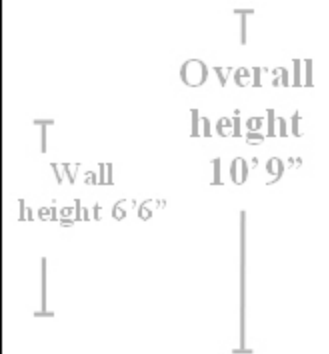

# NEW ENGLAND GARAGE HEIGHTS/ PITCH OPTIONS

## OPTION 1

Roof pitch 7/12

Garage door 9'x6'6"

## OPTION 2

OPTION 1 can also be made with 7' walls for \$4.50 per perimeter foot upgrade price. The garage door increases to 9 W x 7 H. If you choose the 7' walls the overall height changes to 11'3". In some areas travel of the fully assembled model is prohibitive.