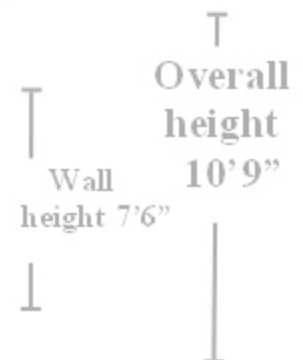

OPTION 3

Roof pitch 5/12

Garage door 9 x 7

Option 3 is available for $4.50 per perimeter foot upgrade price.